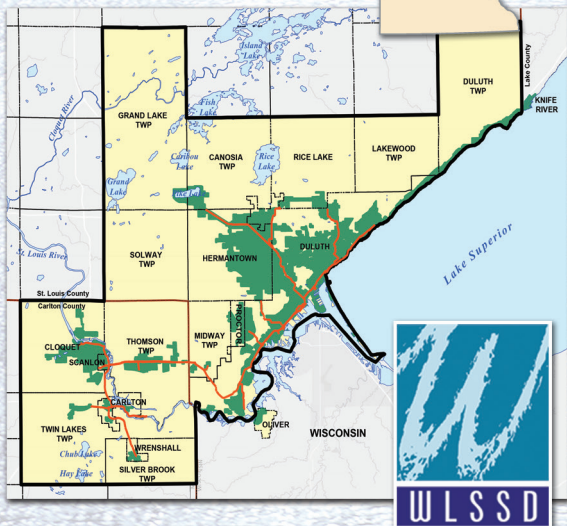

**13.9** Billion Gallons of Wastewater Annually

**100** Thousand Tons of Solid Waste

**530** Square Miles

**17** Communities

**4** Major Industries

**1** Regional Solution

## WLSSD SERVES

- |                |                    |
|----------------|--------------------|
| Duluth         | Knife River        |
| Cloquet        | Wrenshall          |
| Hermantown     | Jay Cooke          |
| Proctor        | Midway Twp         |
| Rice Lake      | Duluth/North Shore |
| Esko           |                    |
| Scanlon        | Sappi              |
| Carlton        | USG                |
| Twin Lakes Twp | Verso              |
| Oliver, WI     | Specialty Minerals |
| Pike Lake      |                    |

## Regional results

WLSSD serves 17 communities and four large industrial customers in a 530-square-mile region in northeastern Minnesota.

WLSSD collects and treats the region's wastewater and oversees solid waste management.